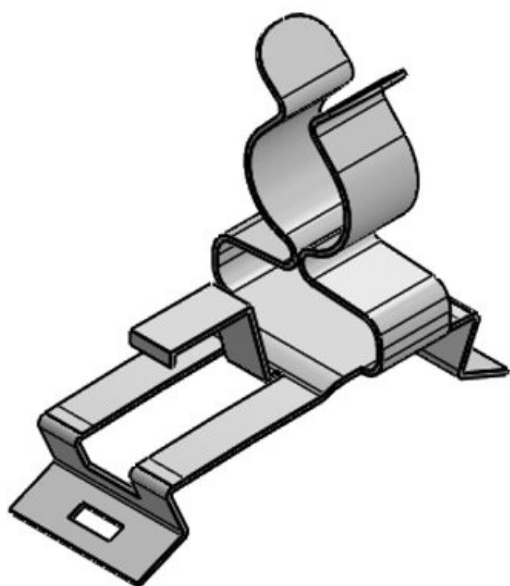

Art.nr.	37622	Max.	18 mm
EAN	4251269316	schermdiam.	
	968	Lengte	61,4 mm
Aantal	10	Breedte	20 mm
Aantal	1	Hoogte	32,7 mm
schermklemmen			
Trektoestanding (volgens EN 62444)	1		
Voor aantal kabels	1		
Min. schermdiam.	8 mm