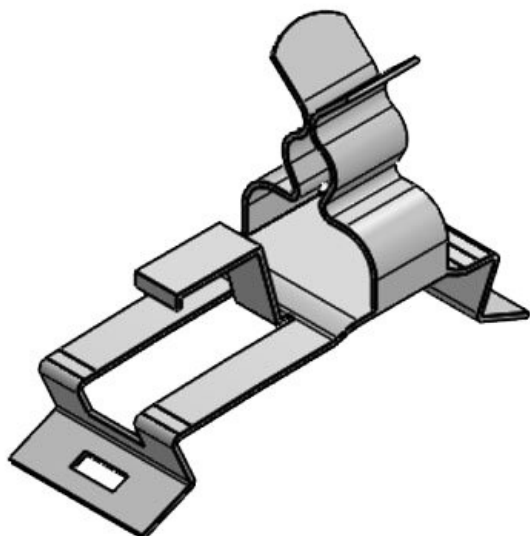

Art.nr.	37620	Max.	12 mm
EAN	4251269316	schermdiam.	
	951	Lengte	43,4 mm
Aantal	10	Breedte	15 mm
Aantal	1	Hoogte	29,3 mm
schermklemmen		Montagehoogte	20 mm
Trektoestanding (volgens EN 62444)	1		
Voor aantal kabels	1		
Min. schermdiam.	3 mm